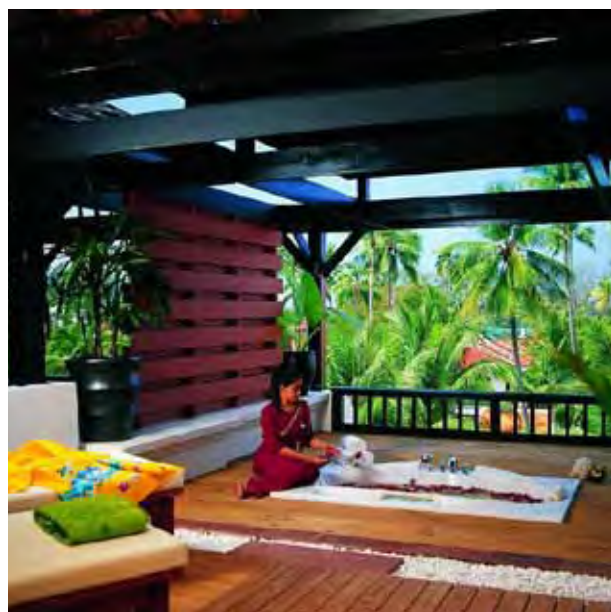

3 Sunset Suites

Located in the Sunset wing and featuring 64 m² of living space including a balcony with views of the ocean.